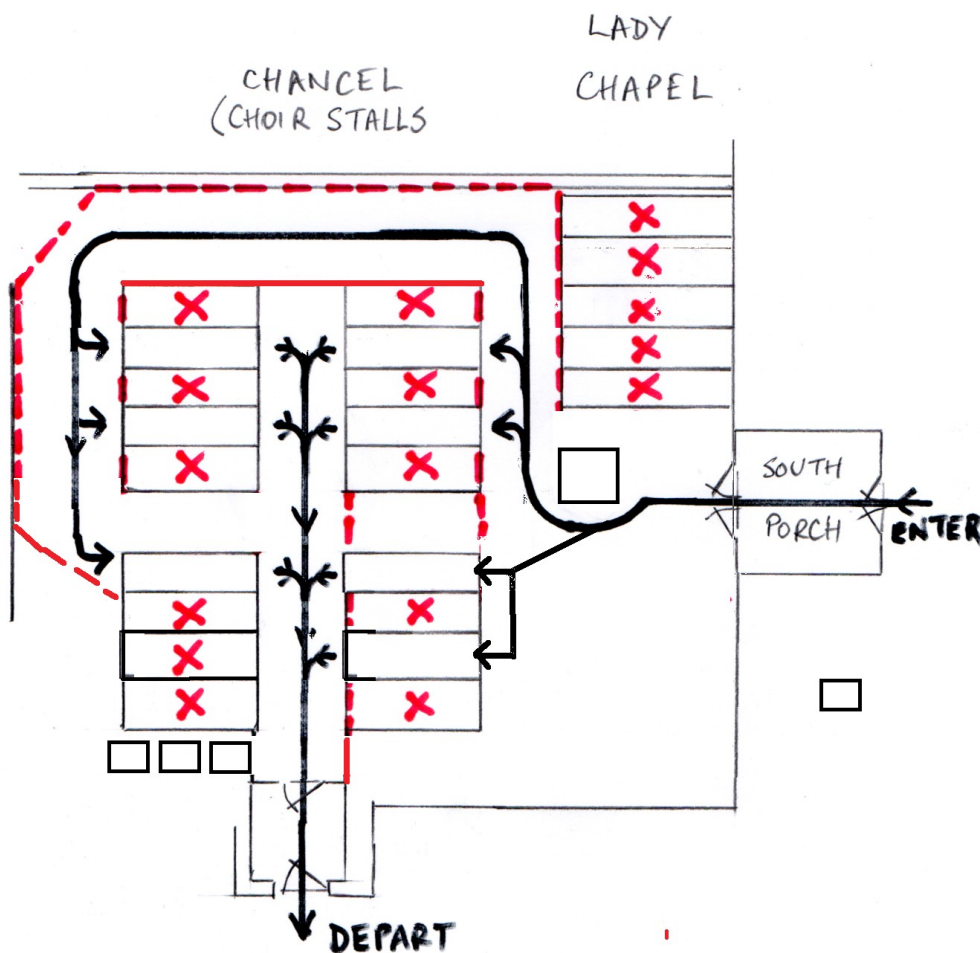

St. Andrew's Church, Chew Stoke

We are operating a one-way system to facilitate social distancing. Please only use the pews in the central nave which are not taped off – and enter the pew from the outer end. Leave by the central aisle, and depart from the Church by the west door – See diagram below.

Please do not share a pew with anyone, unless you are both members of the same household